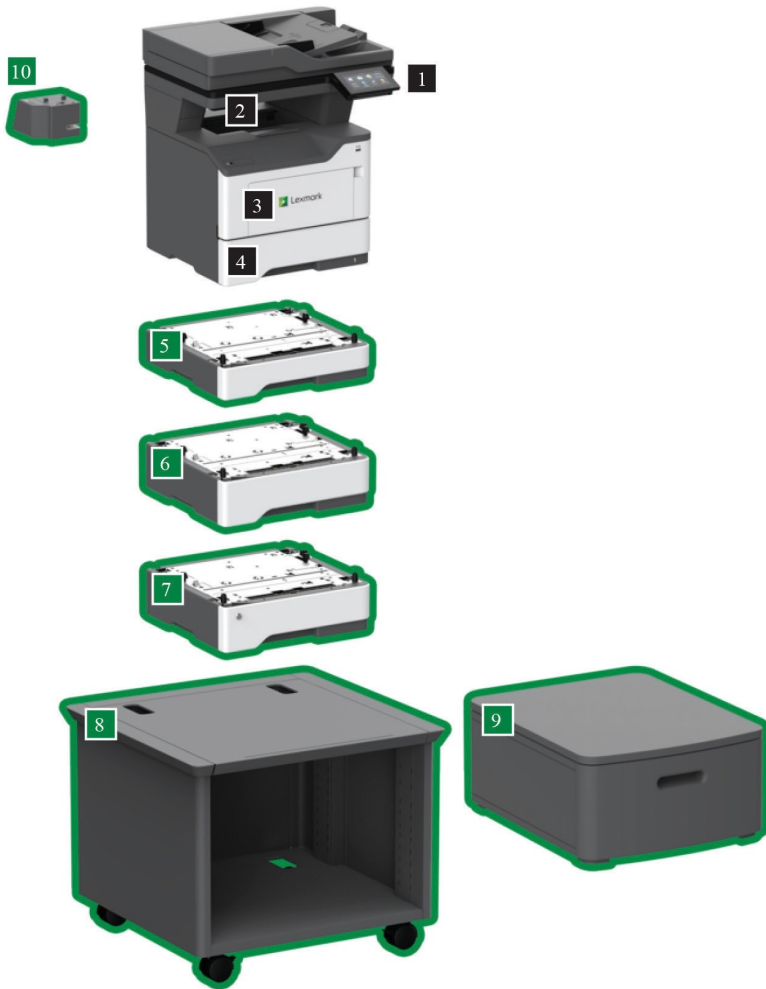

Multifunction Laser Printer MX532adwse

1. 1 Multifunction product with 10.9 cm touch screen
   513.7 x 479 x 450 mm
2. 2 250-Sheet output bin
   Dimensions included as part of base model
3. 3 100-Sheet multipurpose feeder
   Dimensions included as part of base model
4. 4 550-Sheet tray
   Dimensions included as part of base model
5. 5 250-Sheet Tray
   78.1 x 389 x 373.7 mm
6. 6 550-Sheet Tray
   108.2 x 389 x 373.7 mm
7. 7 550-Sheet Lockable Tray
   108.2 x 389 x 373.7 mm
8. 8 Adjustable Stand
   584 x 597 x 597 mm
9. 9 Swivel Cabinet
   263 x 476 x 600 mm
10. 10 Convenience Stapler HV
    82 x 109 x 121 mm

- Standard
- Optional