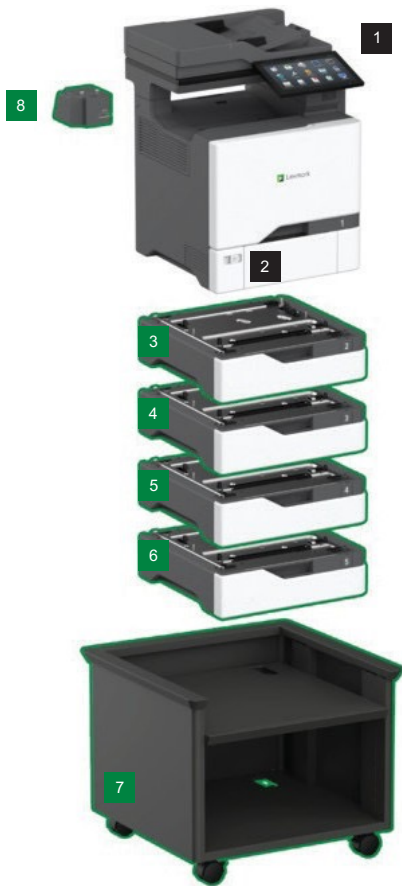

Color MFP's CX735adse

CX735adse

The Lexmark CX735adse is designed for performance, security, and ease of use for mid-to-large workgroups at speeds up to 50 ppm. Single-pass two-sided scanning, ultrasonic multifeed detection, and a 25 cm tablet-like touchscreen make handling your print jobs easy. Toner cartridges that yield up to 28,000/16,200 black/colour pages keep you going.

- 1 Multifunction product with 25 cm touch screen
  621 x 479 x 533 mm
- 2 550-Sheet tray with 100-sheet multipurpose feeder
  Dimensions included as part of base model
- 3 550-Sheet Tray
  119 x 463 x 483 mm
- 4 550-Sheet Tray
  119 x 463 x 483 mm

- 5 550-Sheet Tray
  119 x 463 x 483 mm
- 6 550-Sheet Tray
  119 x 463 x 483 mm
- 7 Adjustable Stand
  521 x 653 x 625 mm
- 8 Convenience Stapler HV
  82 x 109 x 121 mm

- Standard
- Optional