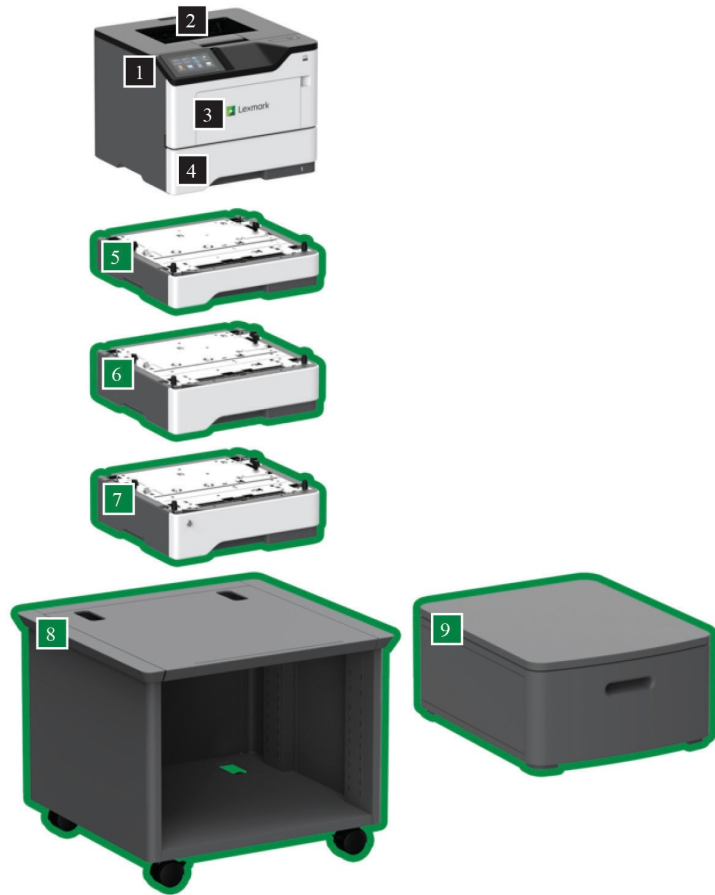

- 1 Printer with 10.9 cm touch screen  
307.7 x 399 x 389.4 mm
- 2 250-Sheet output bin  
Dimensions included as part of base model
- 3 100-Sheet multipurpose feeder  
Dimensions included as part of base model
- 4 550-Sheet tray  
Dimensions included as part of base model
- 5 250-Sheet Tray  
78.1 x 389 x 373.7 mm
- 6 550-Sheet Tray  
108.2 x 389 x 373.7 mm
- 7 550-Sheet Lockable Tray  
108.2 x 389 x 373.7 mm
- 8 Adjustable Stand  
584 x 597 x 597 mm
- 9 Swivel Cabinet  
263 x 476 x 600 mm