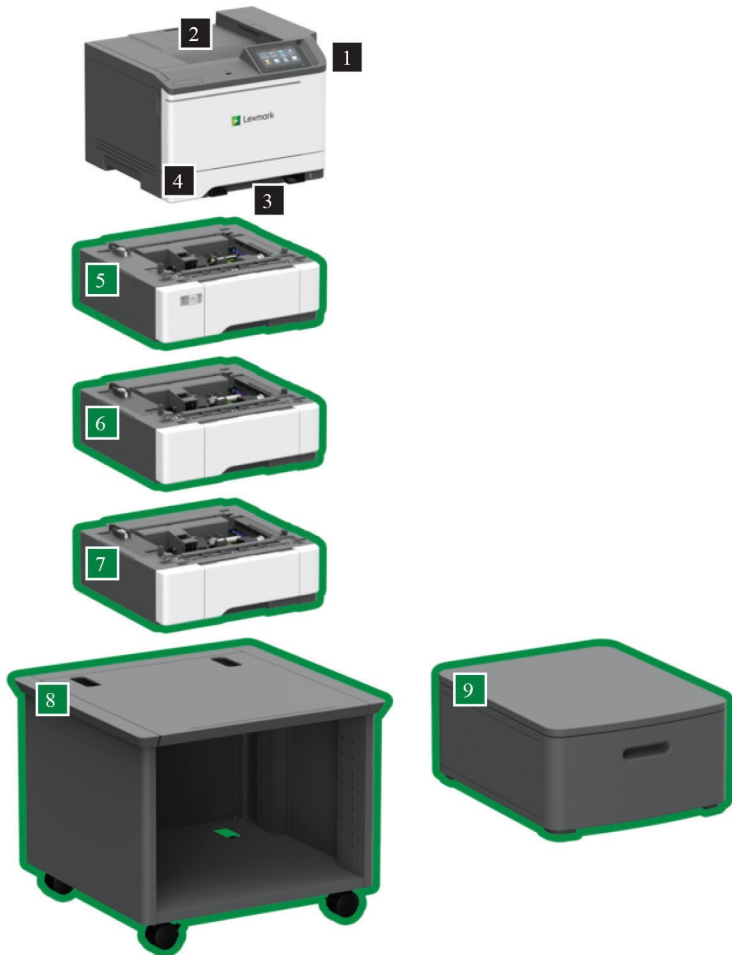

Color Laser Printer CS632dwe

CS632dwe

With exceptional performance and secure design, the CS632dwe printer delivers enhanced productivity, up to 42 pages per minute and toner yields up to 20,000 pages mono, and up to 11,700 pages color. Fast time to first print, superior print quality and easy-to-use touch screen.

- 1 Printer with 10.9 cm touch screen
  318.30 x 455 x 422.50 mm
- 2 170-Sheet output bin
  Dimensions included as part of base model
- 3 Single sheet multipurpose feeder
  Dimensions included as part of base mode
- 4 250-Sheet tray
  Dimensions included as part of base mode
- 5 650-Sheet Duo Tray
  132.1 x 424.2 x 416.6 mm
- 6 550-Sheet Tray
  132.1 x 424.2 x 416.6 mm
- 7 550-Sheet Tray
  132.1 x 424.2 x 416.6 mm
- 8 Adjustable Stand
  521 x 653 x 625 mm
- 9 Swivel Cabinet
  263 x 476 x 600 mm

- Standard
- Optional